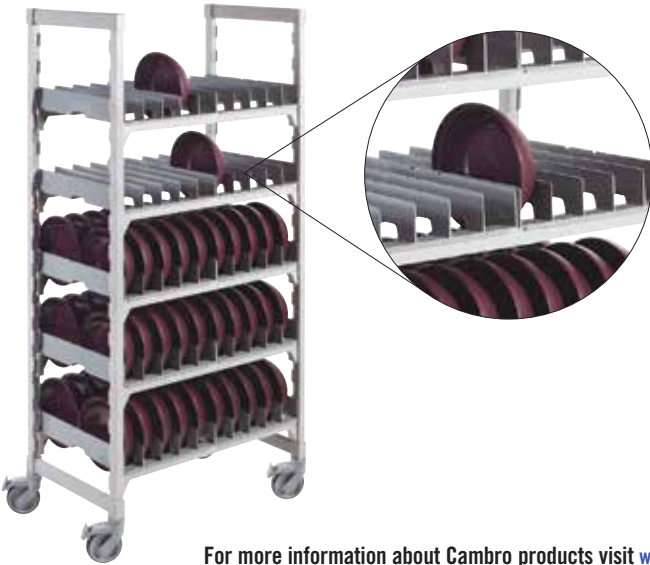

Complementary Products

Camwear® Non-Skid Trays

Camwear Non-Skid Trays eliminate the need for tray mats, saving facilities thousands of dollars each year while reducing waste.

Lido® Tumblers 6 oz. and 9 oz.

Features 2 ounce increments from the top down for convenient recording of patient and resident fluid intake, reducing the risk of dehydration.

Camshelving® Dome Drying Racks

Versatile drying rack provides a sanitary drying and storage solution. This non-corrosive drying rack maximizes holding space and eliminates future replacement caused by rust and corrosion.